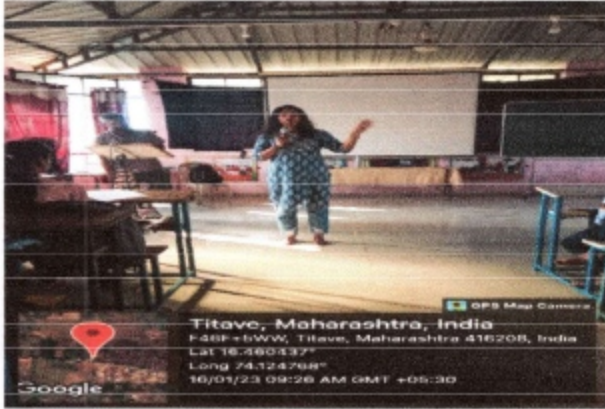

Photos:

Program Coordinator

Head
Department Of
Computer Science

Principal
Shahid Virpatni Laxmi Mahavidyalaya
Titave, Tal. Radhanagari, Dist. Kolhapur.